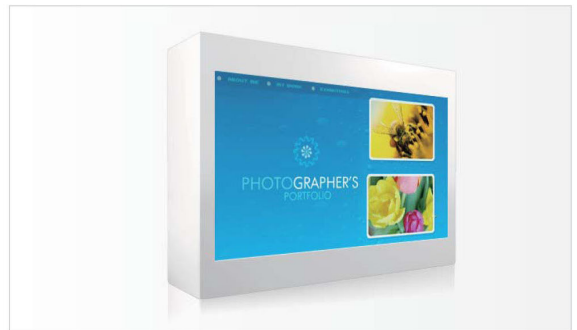

▶ LCD Panel 19" Display Area(mm) 376:301

▶ LCD Panel 24" Display Area(mm) 531x298

▶ LCD Panel 32" Display Area(mm) 697x392

▶ LCD Panel 42" Display Area(mm) 930x523

▶ LCD Panel 46" Display Area(mm) 1080x572

▶ LCD Panel 50" Display Area(mm) 1095x616

TRANSPARENT SCREEN SHOWCASE

Transparent LCD : The inside exhibit can be seen while the pictures or videos are displayed. It will strength customer's experience on product brand with the combination of dynamic information and the actual product display.

透明的LCD顯示圖片或視頻時,可以看到內部展品,相結合的動態資訊和實際的產品展示加強客戶對產品品牌的體驗。

INTERACTIVE TRANSPARENT DISPLAY

LCD Panel 液晶面板	10"	12.1"	19"	24"	32"	42"	46"	50"	Audio output 音頻輸出 Speaker: 2Wx2 (optional) Power 電源供應器 Input Voltage: Input AC 100-240V, 輸入電壓 Output DC 12V , 3-5A Play mode 播放模式 Autoplay and loop file Repeat display mode , Rolling text The video file could be set as single play, loop and played sequentially 自動播放和迴圈檔 重複的顯示模式, 滾動文字 該視頻檔可以被設置為 單播放, 迴圈播放, 順序播放	Accessories 附件 User manual x 1pcs Power adapter x 1pcs Remote control x 1pcs 用戶手冊x1個 電源適配器x1個 遙控器x1個
Display Area(mm) 顯示尺寸	246:78	261:163	376:301	531x298	697x392	930x523	1080x572	1095x616		
Contrast Ratio 對比度	300:1	300:1	800:1	500:1	4000:1	4000:1	4500:1	4000:1		
Resolution 解析度	800:256	800:480	1280:1024	1366:768	1366:768	1920:1080	1366:768	1920:1080		
Compatible formats 相容格式 Video format : MPEG1、MPEG2、MPEG4、H264、RM、RMVB、MJPEG、 視頻格式 VC1、DivX、FLV、JPEG Audio format : WMA、MP3、M4A (AAC) 音頻格式 Storage type : CF, SD,USB, VGA Output 存儲類型										