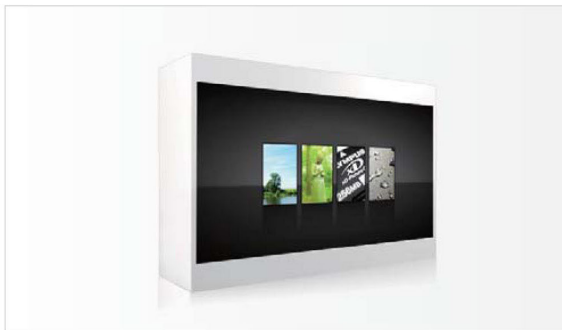

▶ LCD Panel 19" Display Area(mm) 376:301

▶ LCD Panel 24" Display Area(mm) 531x298

▶ LCD Panel 32" Display Area(mm) 697x392

▶ LCD Panel 42" Display Area(mm) 930x523

▶ LCD Panel 46" Display Area(mm) 1080x572

▶ LCD Panel 50" Display Area(mm) 1095x616

TRANSPARENT SCREEN SHOWCASE

Transparent LCD : The inside exhibit can be seen while the pictures or videos are displayed. It will strength customer's experience on product brand with the combination of dynamic information and the actual product display.

透明的LCD顯示圖片或視頻時,可以看到內部展品,相結合的動態資訊和實際的產品展示加強客戶對產品品牌的體驗。

INTERACTIVE TRANSPARENT DISPLAY

LCD Panel 液晶面板	10"	12.1"	19"	24"	32"	42"	46"	50"	Audio output 音頻輸出 Speaker: 2Wx2 (optional) Power 電源供應器 Input Voltage: Input AC 100-240V, 輸入電壓 Output DC 12V , 3-5A Play mode 播放模式 Autoplay and loop file Repeat display mode , Rolling text The video file could be set as single play, loop and played sequentially 自動播放和迴圈檔 重複的顯示模式, 滾動文字 該視頻檔可以被設置為 單播放, 迴圈播放, 順序播放	Accessories 附件 User manual x 1pcs Power adapter x 1pcs Remote control x 1pcs 用戶手冊x1個 電源適配器x1個 遙控器x1個
Display Area(mm) 顯示尺寸	246:78	261:163	376:301	531x298	697x392	930x523	1080x572	1095x616		
Contrast Ratio 對比度	300:1	300:1	800:1	500:1	4000:1	4000:1	4500:1	4000:1		
Resolution 解析度	800:256	800:480	1280:1024	1366:768	1366:768	1920:1080	1366:768	1920:1080		
Compatible formats 相容格式 Video format : MPEG1、MPEG2、MPEG4、H264、RM、RMVB、MJPEG、 視頻格式 VC1、DivX、FLV、JPEG Audio format : WMA、MP3、M4A (AAC) 音頻格式 Storage type : CF, SD,USB, VGA Output 存儲類型										