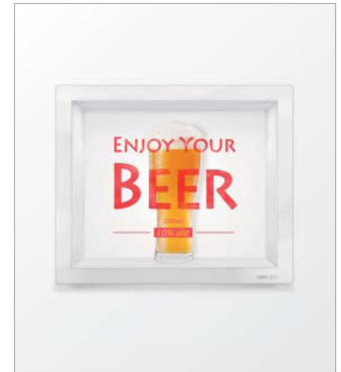

TRANSPARENT SCREEN SHOWCASE

Transparent LCD : The inside exhibit can be seen while the pictures or videos are displayed. It will strength customer's experience on product brand with the combination of dynamic information and the actual product display.

透明的LCD顯示圖片或視頻時,可以看到內部展品,相結合的動態資訊和實際的產品展示加強客戶對產品品牌的體驗。

INTERACTIVE TRANSPARENT DISPLAY

LCD Panel 液晶面板	10"	12.1"	19"	24"	32"	42"	46"	50"	Audio output 音頻輸出 Speaker: 2Wx2 (optional) Power 電源供應器 Input Voltage: Input AC 100-240V, 輸入電壓 Output DC 12V , 3-5A Play mode 播放模式 Autoplay and loop file Repeat display mode , Rolling text The video file could be set as single play, loop and played sequentially 自動播放和迴圈檔 重複的顯示模式, 滾動文字 該視頻檔可以被設置為 單播放, 迴圈播放, 順序播放	Accessories 附件 User manual x 1pcs Power adapter x 1pcs Remote control x 1pcs 用戶手冊x1個 電源適配器x1個 遙控器x1個
Display Area(mm) 顯示尺寸	246:78	261:163	376:301	531x298	697x392	930x523	1080x572	1095x616		
Contrast Ratio 對比度	300:1	300:1	800:1	500:1	4000:1	4000:1	4500:1	4000:1		
Resolution 解析度	800:256	800:480	1280:1024	1366:768	1366:768	1920:1080	1366:768	1920:1080		
Compatible formats 相容格式 Video format : MPEG1、MPEG2、MPEG4、H264、RM、RMVB、MJPEG、 視頻格式 VC1、DivX、FLV、JPEG Audio format : WMA、MP3、M4A (AAC) 音頻格式 Storage type : CF, SD,USB, VGA Output 存儲類型