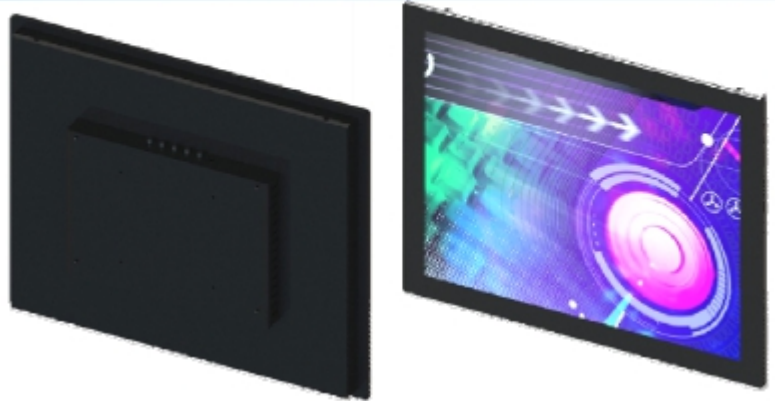

Front Case IP65

Mounting

Wall Mount

VESA Mount

Touch Panel

Capacitive / IR / Resistive

Model	NYM-FIUD104	NYM-FIUD121	NYM-FIUD151	NYM-FIUD171
Size	10.4	12.1	15	17
Case Material	SECC / AL	SECC / AL	SECC / AL	SECC / AL
Active Area	210.4*157.8	245.7*184.32	304.1*228.1	337.92*270.3
Frame Size	311.4*227*65	344.7*256*68.2	407*313.6*66.6	438*350*70.5
Resolution	1024*768	1024*768	1024*768	1280*1024
Surface Luminance	450/1000/1500	450/1000/1500	450/1000/1500	350/1000/1500
Viewing Angle	178*178	160*160	160*140	170*170
Power Input	DC 12V 3A	DC 12V 3A	DC 12V 5A	DC 12V 5A
Signal Input	VGA DVI HDMI	VGA DVI HDMI	VGA DVI HDMI	VGA DVI HDMI
Touch Panel	Resistive/IR/CAP	Resistive/IR/CAP	Resistive/IR/CAP	Resistive/IR/CAP

IP Series Display 10.4"~17" (Open Frame)

TFT Panel

TFT Panel

400 / 1000 / 1500 nits

External Light Sensor Option

5 LEVEL

Mounting

Open Frame Mounting

P Series Display 12.1"~17" (Multi Touch)

TFT Panel

400 / 1000 / 1500 nits

Mounting

VESA Mount

Touch Panel

Projected Capacitive Touch Panel

OS. Support Windows7/ Android

Linux

Touch Point

10 Point

Model	NYM-NIUD104	NYM-NIUD121	NYM-NIUD151	NYM-NIUD171
Size	10.4	12.1	15	17
Touch Point	10	10	10	10
Active Area	210.4*157.8	245.76*184.32	304.1*228.1	337.92*270.3
Frame Size	255.1*211.5*48	290*220.5*48	354.1*277.1*48	387.92*320.34*48
Resolution	1024*768	1024*768	1024*768	1280*1024
Surface Luminance	450/1000	450/1000/1500	450/1000/1500	350/1000/1500
Viewing Angle	178*178	160*160	160*140	170*170
Power Input	DC 12V 3A	DC 12V 3A	DC 12V 5A	DC 12V 5A
Signal Input	VGA DVI	VGA DVI	VGA DVI	VGA DVI
Touch Panel	Resistive/ CAP	Resistive/IR/CAP	Resistive/IR/CAP	Resistive/IR/CAP