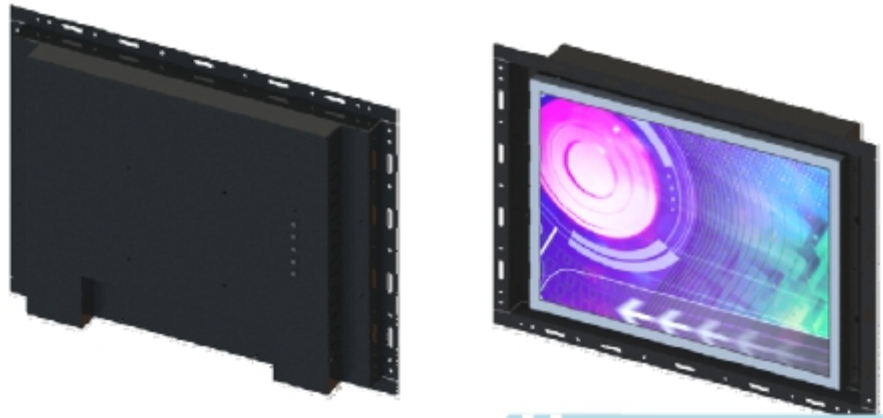

Front Case IP65

Mounting

Wall Mount

VESA Mount

Touch Panel

Capacitive / IR / Resistive

Model	NYM-FIUD104	NYM-FIUD121	NYM-FIUD151	NYM-FIUD171
Size	10.4	12.1	15	17
Case Material	SECC / AL	SECC / AL	SECC / AL	SECC / AL
Active Area	210.4*157.8	245.7*184.32	304.1*228.1	337.92*270.3
Frame Size	311.4*227*65	344.7*256*68.2	407*313.6*66.6	438*350*70.5
Resolution	1024*768	1024*768	1024*768	1280*1024
Surface Luminance	450/1000/1500	450/1000/1500	450/1000/1500	350/1000/1500
Viewing Angle	178*178	160*160	160*140	170*170
Power Input	DC 12V 3A	DC 12V 3A	DC 12V 5A	DC 12V 5A
Signal Input	VGA DVI HDMI	VGA DVI HDMI	VGA DVI HDMI	VGA DVI HDMI
Touch Panel	Resistive/IR/CAP	Resistive/IR/CAP	Resistive/IR/CAP	Resistive/IR/CAP

IP Series Display 10.4"~17" (Open Frame)

TFT Panel

TFT Panel

400 / 1000 / 1500 nits

External Light Sensor Option

5 LEVEL

Mounting

Open Frame Mounting

Touch Panel

Capacitive / IR / Resistive

Model	NYM-NIUD104	NYM-NIUD121	NYM-NIUD151	NYM-NIUD171
Size	10.4	12.1	15	17
Case Material	SECC / AL	SECC / AL	SECC / AL	SECC / AL
Active Area	210.4*157.8	245.76*184.32	304.1*228.1	337.92*270.3
Frame Size	329.4*223*55	341.7*253*55.4	404*310.6*53.6	435*347*55.5
Resolution	1024*768	1024*768	1024*768	1280*1024
Surface Luminance	450/1000/1500	450/1000/1500	450/1000/1500	350/1000/1500
Viewing Angle	178*178	160*160	160*140	170*170
Power Input	DC 12V 3A	DC 12V 3A	DC 12V 5A	DC 12V 5A
Signal Input	VGA DVI HDMI	VGA DVI HDMI	VGA DVI HDMI	VGA DVI HDMI
Touch Panel	Resistive/IR/CAP	Resistive/IR/CAP	Resistive/IR/CAP	Resistive/IR/CAP

P Series Display 12.1"~17" (Multi Touch)

TFT Panel

400 / 1000 / 1500 nits

Mounting

VESA Mount

Touch Panel

Projected Capacitive Touch Panel

OS. Support Windows7/ Android