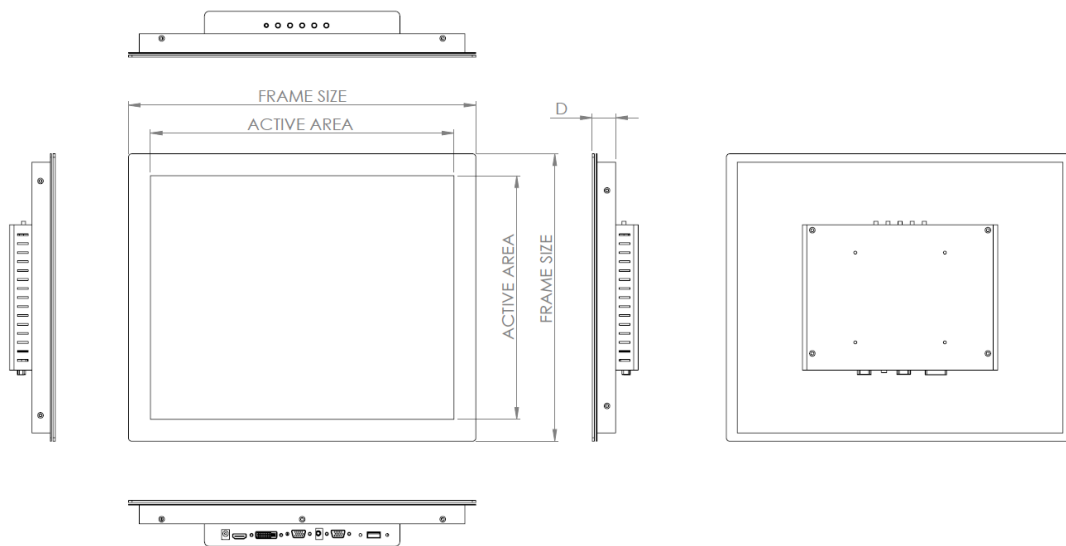

IP Series Display 10.4"~17" (Open Frame)

TFT Panel

TFT Panel

400 / 1000 / 1500 nits

External Light Sensor Option

5 LEVEL

Mounting

Open Frame Mounting

Linux

Touch Point

10 Point

Model	NYM-NIUD104	NYM-NIUD121	NYM-NIUD151	NYM-NIUD171
Size	10.4	12.1	15	17
Touch Point	10	10	10	10
Active Area	210.4*157.8	245.76*184.32	304.1*228.1	337.92*270.3
Frame Size	255.1*211.5*48	290*220.5*48	354.1*277.1*48	387.92*320.34*48
Resolution	1024*768	1024*768	1024*768	1280*1024
Surface Luminance	450/1000	450/1000/1500	450/1000/1500	350/1000/1500
Viewing Angle	178*178	160*160	160*140	170*170
Power Input	DC 12V 3A	DC 12V 3A	DC 12V 5A	DC 12V 5A
Signal Input	VGA DVI	VGA DVI	VGA DVI	VGA DVI
Touch Panel	Resistive/ CAP	Resistive/IR/CAP	Resistive/IR/CAP	Resistive/IR/CAP

Linux

Touch Point

10 Point

Model	NYM-FPUH21505	NYM-FPUH24005	NYM-FPUH27005	NYM-FPUH32005
Size	21.5	24	27	32
Touch Point	10	10	10	10
Active Area	476.64*268.11	531.36*298.89	597.6*336.15	698.4*392.85
Frame Size	533.4*324.86*48	572.8*366.0*48	636.77*397.6*48	754.0*488.0*48
Resolution	1920*1080	1920*1080	1920*1080	1920*1080
Surface Luminance	250/700	250/700	300/1000	350/1000
Viewing Angle	178*178	178*178	178*178	178*178
Power Input	DC 12V 5A	DC 12V 5A	DC 12V 5A	AC 100/240 V
Signal Input	VGA DVI HDMI	VGA DVI HDMI	VGA DVI HDMI	VGA DVI HDMI
Touch Panel	Resistive/IR/CAP	Resistive/IR/CAP	Resistive/IR/CAP	Resistive/IR/CAP