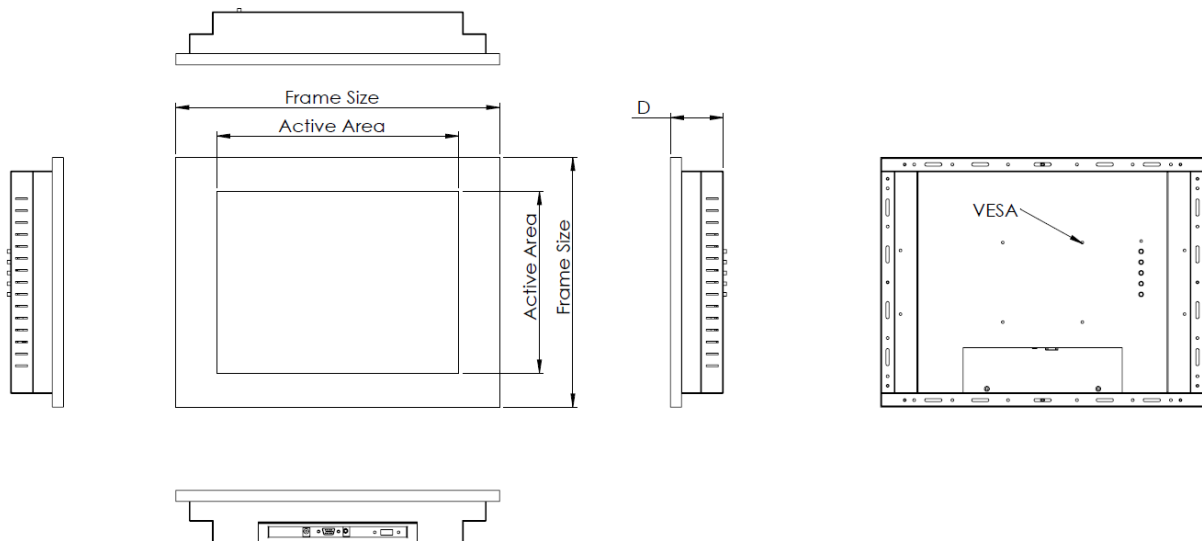

Front Case IP65

Mounting

Wall Mount

VESA Mount

Touch Panel

Capacitive / IR / Resistive

Model	NYM-FIUD104	NYM-FIUD121	NYM-FIUD151	NYM-FIUD171
Size	10.4	12.1	15	17
Case Material	SECC / AL	SECC / AL	SECC / AL	SECC / AL
Active Area	210.4*157.8	245.7*184.32	304.1*228.1	337.92*270.3
Frame Size	311.4*227*65	344.7*256*68.2	407*313.6*66.6	438*350*70.5
Resolution	1024*768	1024*768	1024*768	1280*1024
Surface Luminance	450/1000/1500	450/1000/1500	450/1000/1500	350/1000/1500
Viewing Angle	178*178	160*160	160*140	170*170
Power Input	DC 12V 3A	DC 12V 3A	DC 12V 5A	DC 12V 5A
Signal Input	VGA DVI HDMI	VGA DVI HDMI	VGA DVI HDMI	VGA DVI HDMI
Touch Panel	Resistive/IR/CAP	Resistive/IR/CAP	Resistive/IR/CAP	Resistive/IR/CAP

IP Series Display 10.4"~17" (Open Frame)

TFT Panel

TFT Panel

400 / 1000 / 1500 nits

External Light Sensor Option

5 LEVEL

Mounting

Open Frame Mounting

Linux

Touch Point

10 Point

Model	NYM-NIUD104	NYM-NIUD121	NYM-NIUD151	NYM-NIUD171
Size	10.4	12.1	15	17
Touch Point	10	10	10	10
Active Area	210.4*157.8	245.76*184.32	304.1*228.1	337.92*270.3
Frame Size	255.1*211.5*48	290*220.5*48	354.1*277.1*48	387.92*320.34*48
Resolution	1024*768	1024*768	1024*768	1280*1024
Surface Luminance	450/1000	450/1000/1500	450/1000/1500	350/1000/1500
Viewing Angle	178*178	160*160	160*140	170*170
Power Input	DC 12V 3A	DC 12V 3A	DC 12V 5A	DC 12V 5A
Signal Input	VGA DVI	VGA DVI	VGA DVI	VGA DVI
Touch Panel	Resistive/ CAP	Resistive/IR/CAP	Resistive/IR/CAP	Resistive/IR/CAP