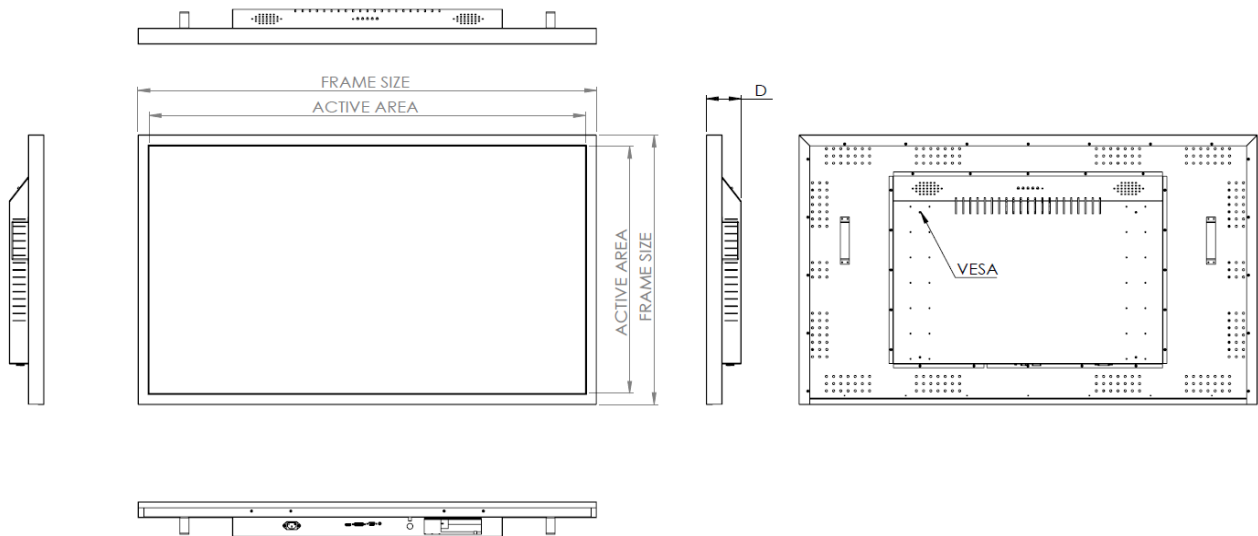

Linux

Touch Point

10 Point

Model	NYM-FPUH21505	NYM-FPUH24005	NYM-FPUH27005	NYM-FPUH32005
Size	21.5	24	27	32
Touch Point	10	10	10	10
Active Area	476.64*268.11	531.36*298.89	597.6*336.15	698.4*392.85
Frame Size	533.4*324.86*48	572.8*366.0*48	636.77*397.6*48	754.0*488.0*48
Resolution	1920*1080	1920*1080	1920*1080	1920*1080
Surface Luminance	250/700	250/700	300/1000	350/1000
Viewing Angle	178*178	178*178	178*178	178*178
Power Input	DC 12V 5A	DC 12V 5A	DC 12V 5A	AC 100/240 V
Signal Input	VGA DVI HDMI	VGA DVI HDMI	VGA DVI HDMI	VGA DVI HDMI
Touch Panel	Resistive/IR/CAP	Resistive/IR/CAP	Resistive/IR/CAP	Resistive/IR/CAP

10W*2

Remote Control Option

Model	NYM-320F-IA01	NYM-420F-IA01	NYM-550F-IA01	NYM-650F-IA01
Size	32	42	55	65
Case Material	SECC	SECC	SECC	SECC
Active Area	698.4*392.85	930.24*523.26	1209.6*680.4	1428.48*803.52
Frame Size	767.6*469.6	1000*592.6	1274*744	1540*910
Resolution	1920*1080	1920*1080	1920*1080	1920*1080
Surface Luminance	350/1000	450/1000/1500	450/1000/1500	350/1000/1500
Viewing Angle	178*178	178*178	178*178	178*178
Power Input	AC 100/240V	AC 100/240V	AC 100/240V	AC 100/240V
Signal Input	VGA DVI HDMI	VGA DVI HDMI	VGA DVI HDMI	VGA DVI HDMI
Touch Panel	Resistive/IR/CAP	Resistive/IR/CAP	Resistive/IR/CAP	Resistive/IR/CAP