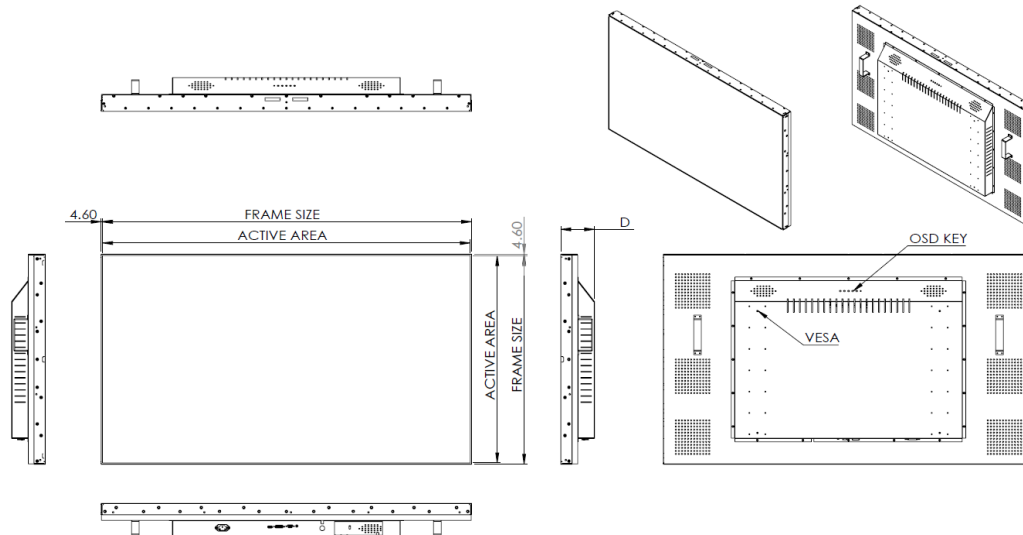

Linux

Touch Point

10 Point

Model	NYM-FPUH21505	NYM-FPUH24005	NYM-FPUH27005	NYM-FPUH32005
Size	21.5	24	27	32
Touch Point	10	10	10	10
Active Area	476.64*268.11	531.36*298.89	597.6*336.15	698.4*392.85
Frame Size	533.4*324.86*48	572.8*366.0*48	636.77*397.6*48	754.0*488.0*48
Resolution	1920*1080	1920*1080	1920*1080	1920*1080
Surface Luminance	250/700	250/700	300/1000	350/1000
Viewing Angle	178*178	178*178	178*178	178*178
Power Input	DC 12V 5A	DC 12V 5A	DC 12V 5A	AC 100/240 V
Signal Input	VGA DVI HDMI	VGA DVI HDMI	VGA DVI HDMI	VGA DVI HDMI
Touch Panel	Resistive/IR/CAP	Resistive/IR/CAP	Resistive/IR/CAP	Resistive/IR/CAP

10W*2

Remote Control Option

Model	NYM-320F-IA01	NYM-420F-IA01	NYM-550F-IA01	NYM-650F-IA01
Size	32	42	55	65
Case Material	SECC	SECC	SECC	SECC
Active Area	698.4*392.85	930.24*523.26	1209.6*680.4	1428.48*803.52
Frame Size	767.6*469.6	1000*592.6	1274*744	1540*910
Resolution	1920*1080	1920*1080	1920*1080	1920*1080
Surface Luminance	350/1000	450/1000/1500	450/1000/1500	350/1000/1500
Viewing Angle	178*178	178*178	178*178	178*178
Power Input	AC 100/240V	AC 100/240V	AC 100/240V	AC 100/240V
Signal Input	VGA DVI HDMI	VGA DVI HDMI	VGA DVI HDMI	VGA DVI HDMI
Touch Panel	Resistive/IR/CAP	Resistive/IR/CAP	Resistive/IR/CAP	Resistive/IR/CAP

SNB Series Display 46" 55" (Narrow Bezel)

TFT Panel

Super Narrow Bezel

High brightness

500 / 1000 nit

Mounting

VESA Mount

Bezel

4.6 mm

Touch Panel Option

Speaker

10W*2

Remote Control Option

Model	NYM-SPNP460	NYM-SPNP550
Size	46 Inch	55 Inch
Case Material	SECC	SECC
Active Area	1018.08*572.67	1209.6*680.4
Frame Size	1023.68*578.27*92.5	1219.0*689.8*92.5
Resolution	1920*1080	1920*1080
Surface Luminance	500	500
Viewing Angle	178*178	178*178
Power Input	AC 100/240V	AC 100/240V
Signal Input	VGA DVI HDMI	VGA DVI HDMI
Touch Panel	IR Option	IR Option