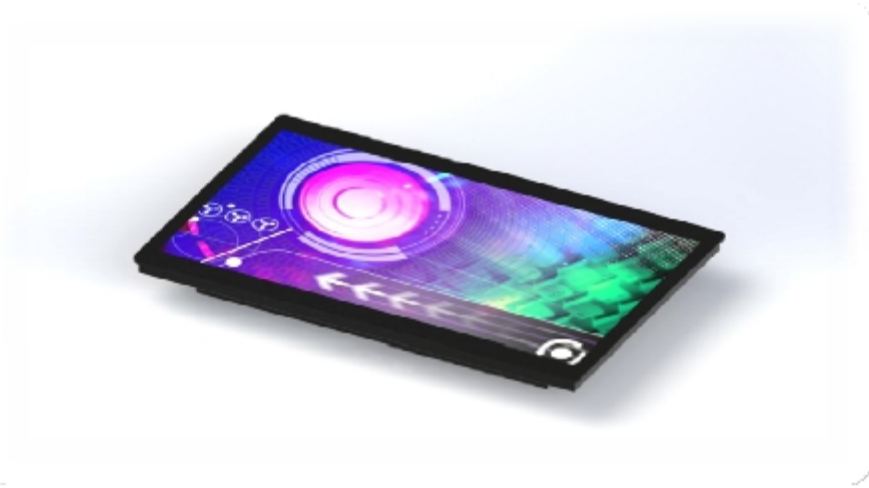

Linux

Touch Point

10 Point

Model	NYM-NIUD104	NYM-NIUD121	NYM-NIUD151	NYM-NIUD171
Size	10.4	12.1	15	17
Touch Point	10	10	10	10
Active Area	210.4*157.8	245.76*184.32	304.1*228.1	337.92*270.3
Frame Size	255.1*211.5*48	290*220.5*48	354.1*277.1*48	387.92*320.34*48
Resolution	1024*768	1024*768	1024*768	1280*1024
Surface Luminance	450/1000	450/1000/1500	450/1000/1500	350/1000/1500
Viewing Angle	178*178	160*160	160*140	170*170
Power Input	DC 12V 3A	DC 12V 3A	DC 12V 5A	DC 12V 5A
Signal Input	VGA DVI	VGA DVI	VGA DVI	VGA DVI
Touch Panel	Resistive/ CAP	Resistive/IR/CAP	Resistive/IR/CAP	Resistive/IR/CAP

Linux

Touch Point

10 Point

Model	NYM-FPUH21505	NYM-FPUH24005	NYM-FPUH27005	NYM-FPUH32005
Size	21.5	24	27	32
Touch Point	10	10	10	10
Active Area	476.64*268.11	531.36*298.89	597.6*336.15	698.4*392.85
Frame Size	533.4*324.86*48	572.8*366.0*48	636.77*397.6*48	754.0*488.0*48
Resolution	1920*1080	1920*1080	1920*1080	1920*1080
Surface Luminance	250/700	250/700	300/1000	350/1000
Viewing Angle	178*178	178*178	178*178	178*178
Power Input	DC 12V 5A	DC 12V 5A	DC 12V 5A	AC 100/240 V
Signal Input	VGA DVI HDMI	VGA DVI HDMI	VGA DVI HDMI	VGA DVI HDMI
Touch Panel	Resistive/IR/CAP	Resistive/IR/CAP	Resistive/IR/CAP	Resistive/IR/CAP