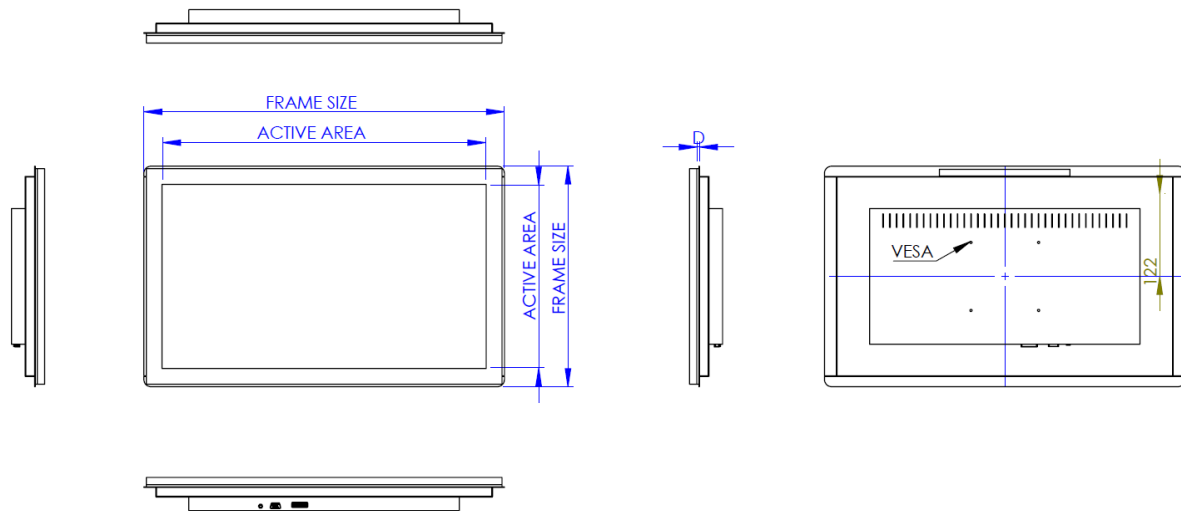

Linux

Touch Point

10 Point

Model	NYM-NIUD104	NYM-NIUD121	NYM-NIUD151	NYM-NIUD171
Size	10.4	12.1	15	17
Touch Point	10	10	10	10
Active Area	210.4*157.8	245.76*184.32	304.1*228.1	337.92*270.3
Frame Size	255.1*211.5*48	290*220.5*48	354.1*277.1*48	387.92*320.34*48
Resolution	1024*768	1024*768	1024*768	1280*1024
Surface Luminance	450/1000	450/1000/1500	450/1000/1500	350/1000/1500
Viewing Angle	178*178	160*160	160*140	170*170
Power Input	DC 12V 3A	DC 12V 3A	DC 12V 5A	DC 12V 5A
Signal Input	VGA DVI	VGA DVI	VGA DVI	VGA DVI
Touch Panel	Resistive/ CAP	Resistive/IR/CAP	Resistive/IR/CAP	Resistive/IR/CAP

Linux

Touch Point

10 Point

Model	NYM-FPUH21505	NYM-FPUH24005	NYM-FPUH27005	NYM-FPUH32005
Size	21.5	24	27	32
Touch Point	10	10	10	10
Active Area	476.64*268.11	531.36*298.89	597.6*336.15	698.4*392.85
Frame Size	533.4*324.86*48	572.8*366.0*48	636.77*397.6*48	754.0*488.0*48
Resolution	1920*1080	1920*1080	1920*1080	1920*1080
Surface Luminance	250/700	250/700	300/1000	350/1000
Viewing Angle	178*178	178*178	178*178	178*178
Power Input	DC 12V 5A	DC 12V 5A	DC 12V 5A	AC 100/240 V
Signal Input	VGA DVI HDMI	VGA DVI HDMI	VGA DVI HDMI	VGA DVI HDMI
Touch Panel	Resistive/IR/CAP	Resistive/IR/CAP	Resistive/IR/CAP	Resistive/IR/CAP

10W*2

Remote Control Option

Model	NYM-320F-IA01	NYM-420F-IA01	NYM-550F-IA01	NYM-650F-IA01
Size	32	42	55	65
Case Material	SECC	SECC	SECC	SECC
Active Area	698.4*392.85	930.24*523.26	1209.6*680.4	1428.48*803.52
Frame Size	767.6*469.6	1000*592.6	1274*744	1540*910
Resolution	1920*1080	1920*1080	1920*1080	1920*1080
Surface Luminance	350/1000	450/1000/1500	450/1000/1500	350/1000/1500
Viewing Angle	178*178	178*178	178*178	178*178
Power Input	AC 100/240V	AC 100/240V	AC 100/240V	AC 100/240V
Signal Input	VGA DVI HDMI	VGA DVI HDMI	VGA DVI HDMI	VGA DVI HDMI
Touch Panel	Resistive/IR/CAP	Resistive/IR/CAP	Resistive/IR/CAP	Resistive/IR/CAP