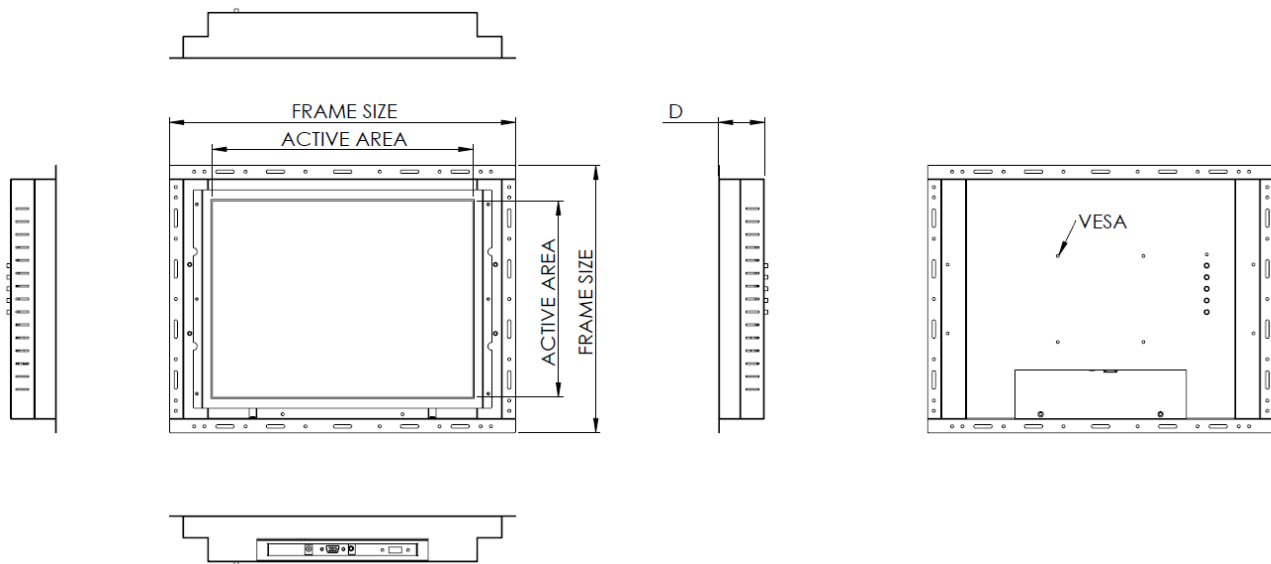

IP Series Display 10.4"~17" (Open Frame)

TFT Panel

TFT Panel

400 / 1000 / 1500 nits

External Light Sensor Option

5 LEVEL

Mounting

Open Frame Mounting

Touch Panel

Capacitive / IR / Resistive

Model	NYM-NIUD104	NYM-NIUD121	NYM-NIUD151	NYM-NIUD171
Size	10.4	12.1	15	17
Case Material	SECC / AL	SECC / AL	SECC / AL	SECC / AL
Active Area	210.4*157.8	245.76*184.32	304.1*228.1	337.92*270.3
Frame Size	329.4*223*55	341.7*253*55.4	404*310.6*53.6	435*347*55.5
Resolution	1024*768	1024*768	1024*768	1280*1024
Surface Luminance	450/1000/1500	450/1000/1500	450/1000/1500	350/1000/1500
Viewing Angle	178*178	160*160	160*140	170*170
Power Input	DC 12V 3A	DC 12V 3A	DC 12V 5A	DC 12V 5A
Signal Input	VGA DVI HDMI	VGA DVI HDMI	VGA DVI HDMI	VGA DVI HDMI
Touch Panel	Resistive/IR/CAP	Resistive/IR/CAP	Resistive/IR/CAP	Resistive/IR/CAP

Linux

Touch Point

10 Point

Model	NYM-NIUD104	NYM-NIUD121	NYM-NIUD151	NYM-NIUD171
Size	10.4	12.1	15	17
Touch Point	10	10	10	10
Active Area	210.4*157.8	245.76*184.32	304.1*228.1	337.92*270.3
Frame Size	255.1*211.5*48	290*220.5*48	354.1*277.1*48	387.92*320.34*48
Resolution	1024*768	1024*768	1024*768	1280*1024
Surface Luminance	450/1000	450/1000/1500	450/1000/1500	350/1000/1500
Viewing Angle	178*178	160*160	160*140	170*170
Power Input	DC 12V 3A	DC 12V 3A	DC 12V 5A	DC 12V 5A
Signal Input	VGA DVI	VGA DVI	VGA DVI	VGA DVI
Touch Panel	Resistive/ CAP	Resistive/IR/CAP	Resistive/IR/CAP	Resistive/IR/CAP