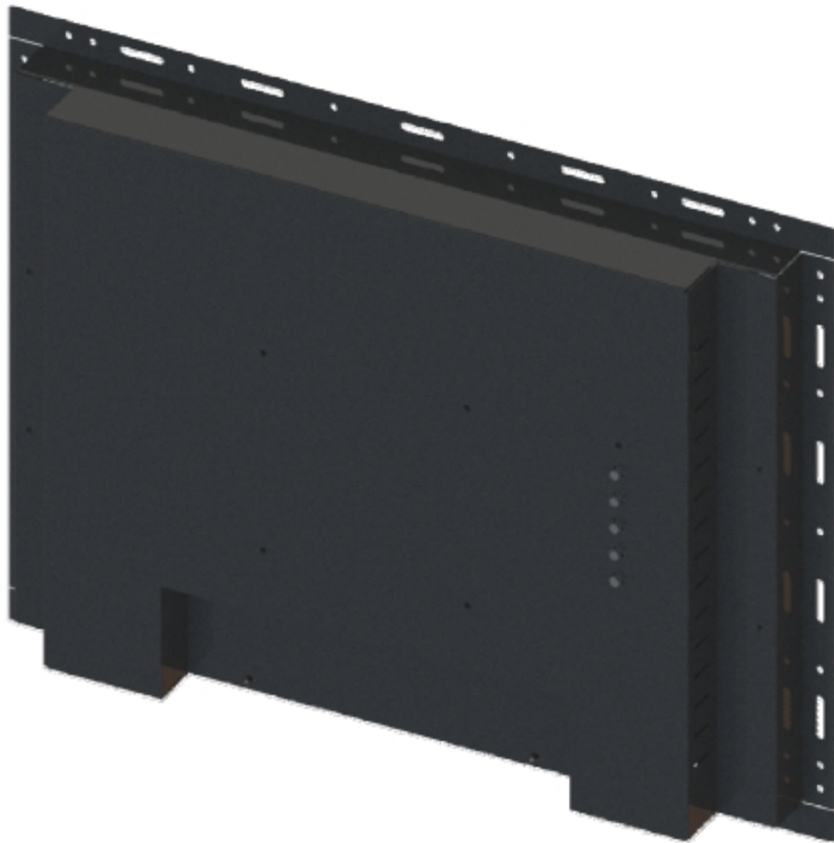

Front Case IP65

Mounting

Wall Mount

VESA Mount

Touch Panel

Capacitive / IR / Resistive

Model	NYM-FIUD104	NYM-FIUD121	NYM-FIUD151	NYM-FIUD171
Size	10.4	12.1	15	17
Case Material	SECC / AL	SECC / AL	SECC / AL	SECC / AL
Active Area	210.4*157.8	245.7*184.32	304.1*228.1	337.92*270.3
Frame Size	311.4*227*65	344.7*256*68.2	407*313.6*66.6	438*350*70.5
Resolution	1024*768	1024*768	1024*768	1280*1024
Surface Luminance	450/1000/1500	450/1000/1500	450/1000/1500	350/1000/1500
Viewing Angle	178*178	160*160	160*140	170*170
Power Input	DC 12V 3A	DC 12V 3A	DC 12V 5A	DC 12V 5A
Signal Input	VGA DVI HDMI	VGA DVI HDMI	VGA DVI HDMI	VGA DVI HDMI
Touch Panel	Resistive/IR/CAP	Resistive/IR/CAP	Resistive/IR/CAP	Resistive/IR/CAP

IP Series Display 10.4"~17" (Open Frame)

TFT Panel

TFT Panel

400 / 1000 / 1500 nits

External Light Sensor Option

5 LEVEL

Mounting

Open Frame Mounting

Touch Panel

Capacitive / IR / Resistive

Model	NYM-NIUD104	NYM-NIUD121	NYM-NIUD151	NYM-NIUD171
Size	10.4	12.1	15	17
Case Material	SECC / AL	SECC / AL	SECC / AL	SECC / AL
Active Area	210.4*157.8	245.76*184.32	304.1*228.1	337.92*270.3
Frame Size	329.4*223*55	341.7*253*55.4	404*310.6*53.6	435*347*55.5
Resolution	1024*768	1024*768	1024*768	1280*1024
Surface Luminance	450/1000/1500	450/1000/1500	450/1000/1500	350/1000/1500
Viewing Angle	178*178	160*160	160*140	170*170
Power Input	DC 12V 3A	DC 12V 3A	DC 12V 5A	DC 12V 5A
Signal Input	VGA DVI HDMI	VGA DVI HDMI	VGA DVI HDMI	VGA DVI HDMI
Touch Panel	Resistive/IR/CAP	Resistive/IR/CAP	Resistive/IR/CAP	Resistive/IR/CAP

P Series Display 12.1"~17" (Multi Touch)

TFT Panel

400 / 1000 / 1500 nits

Mounting

VESA Mount

Touch Panel

Projected Capacitive Touch Panel

OS. Support Windows7/ Android