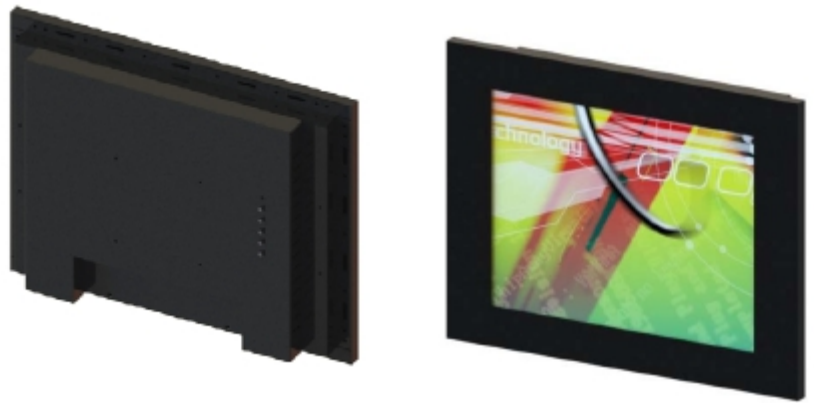

Front Case IP65

Mounting

Wall Mount

VESA Mount

Touch Panel

Capacitive / IR / Resistive

Model	NYM-FIUD104	NYM-FIUD121	NYM-FIUD151	NYM-FIUD171
Size	10.4	12.1	15	17
Case Material	SECC / AL	SECC / AL	SECC / AL	SECC / AL
Active Area	210.4*157.8	245.7*184.32	304.1*228.1	337.92*270.3
Frame Size	311.4*227*65	344.7*256*68.2	407*313.6*66.6	438*350*70.5
Resolution	1024*768	1024*768	1024*768	1280*1024
Surface Luminance	450/1000/1500	450/1000/1500	450/1000/1500	350/1000/1500
Viewing Angle	178*178	160*160	160*140	170*170
Power Input	DC 12V 3A	DC 12V 3A	DC 12V 5A	DC 12V 5A
Signal Input	VGA DVI HDMI	VGA DVI HDMI	VGA DVI HDMI	VGA DVI HDMI
Touch Panel	Resistive/IR/CAP	Resistive/IR/CAP	Resistive/IR/CAP	Resistive/IR/CAP

IP Series Display 10.4"~17" (Open Frame)

TFT Panel

TFT Panel

400 / 1000 / 1500 nits

External Light Sensor Option

5 LEVEL

Mounting

Open Frame Mounting

P Series Display 12.1"~17" (Multi Touch)

TFT Panel

400 / 1000 / 1500 nits

Mounting

VESA Mount

Touch Panel

Projected Capacitive Touch Panel

OS. Support Windows7/ Android